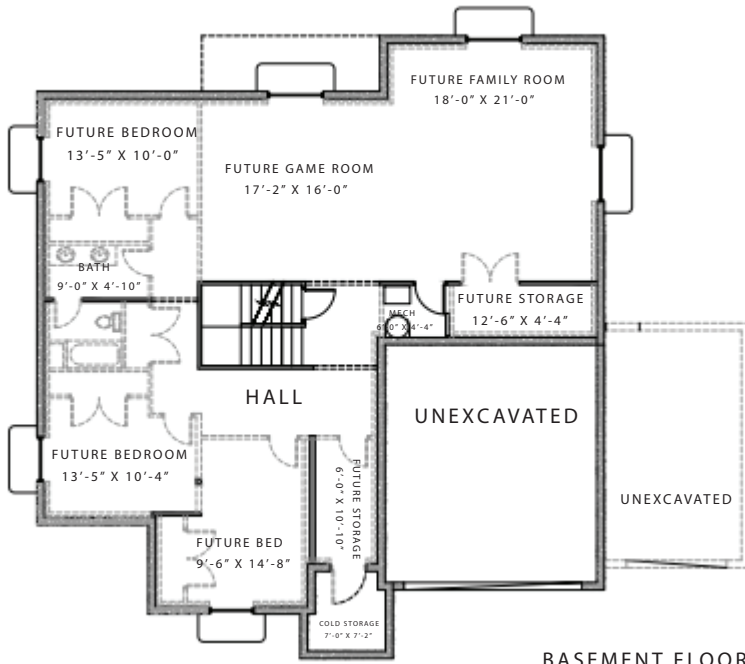

FRONT ELEVATION

REAR ELEVATION

LEFT ELEVATION

RIGHT ELEVATION

THE ELLIEANNE

- Main Level Master Bedroom
- Main Level Laundry
- 4 Beds and 2.5 Baths Finished
- Spacious Kitchen

Overall dimensions: W: 51'-0" X D: 56'-0"
 Finished square feet: 2,911
 Unfinished square feet: 1,976
 Total square feet: 4,887

BASEMENT FLOOR

UPPER FLOOR

MAIN FLOOR

All information contained herein is subject to change without notice at any time. Some features may vary depending on plan. All Rights Reserved ©2020 Cadence Homes