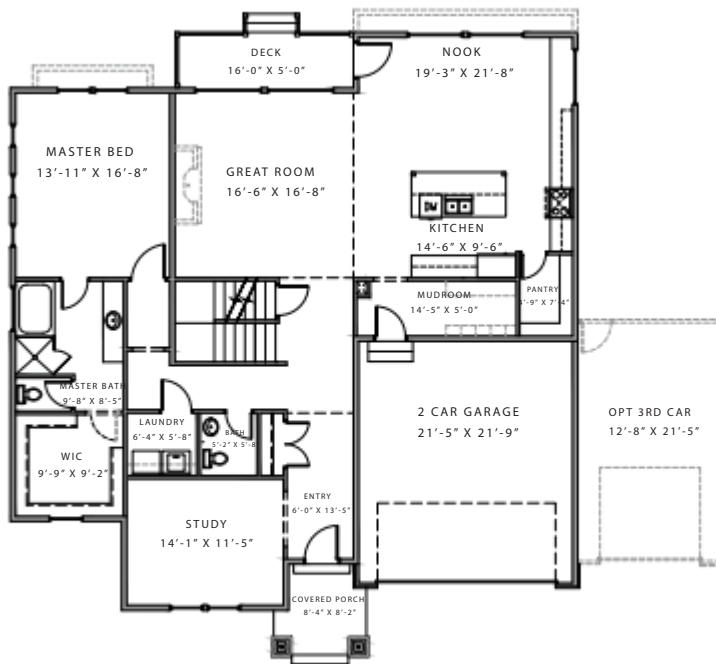

FRONT ELEVATION

REAR ELEVATION

LEFT ELEVATION

RIGHT ELEVATION

THE ELLIEANNE

- Main Level Master Bedroom
- Main Level Laundry
- 4 Beds and 2.5 Baths Finished
- Spacious Kitchen

Overall dimensions: W: 51'-0" X D: 56'-0"
 Finished square feet: 2,911
 Unfinished square feet: 1,976
 Total square feet: 4,887

BASEMENT FLOOR

UPPER FLOOR

MAIN FLOOR

All information contained herein is subject to change without notice at any time. Some features may vary depending on plan. All Rights Reserved ©2020 Cadence Homes