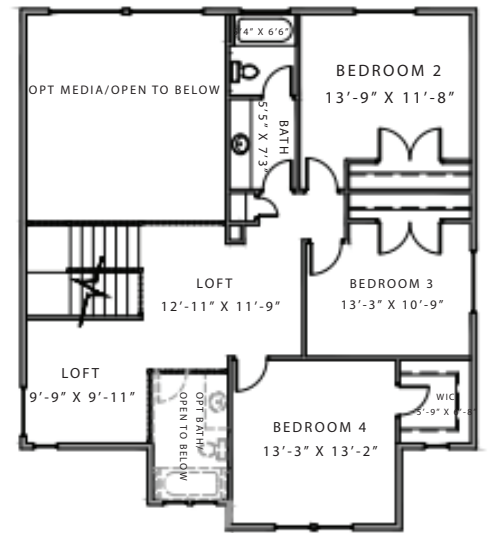

FRONT ELEVATION

REAR ELEVATION

LEFT ELEVATION

RIGHT ELEVATION

THE ELLIEANNE

- Main Level Master Bedroom
- Main Level Laundry
- 4 Beds and 2.5 Baths Finished
- Spacious Kitchen

Overall dimensions: W: 51'-0" X D: 56'-0"
 Finished square feet: 2,911
 Unfinished square feet: 1,976
 Total square feet: 4,887

BASEMENT FLOOR

UPPER FLOOR

MAIN FLOOR

All information contained herein is subject to change without notice at any time. Some features may vary depending on plan. All Rights Reserved ©2020 Cadence Homes