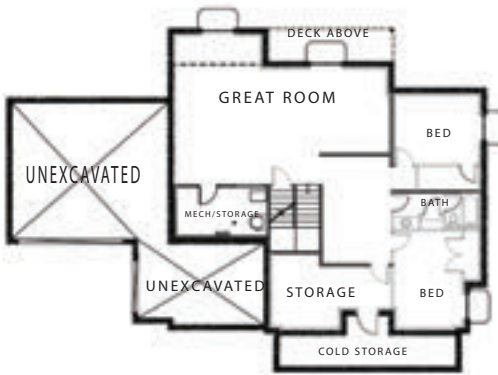

Est. Price Range \$950,000's

Est. Completion August 2021

Total modern farmhouse vibes! This home sits on a .25 acre lot and features 4 bedrooms and 2 1/2 bathrooms. Main level master with hook ups for washer and dryer in the master closet. Two story great room with massive windows off of a good sized kitchen and dining nook! Plenty of room to grow in the basement.

BASEMENT FLOOR

MAIN FLOOR

UPPER FLOOR

**THE TESSA**

- 4 Bed, 2.5 Bath
- Lot Size = .25 Acre
- Main Level Master with Hook Ups for Washer and Dryer in Master Closet
- Two Story Great Room with Large Windows for Ample Light

Overall dimensions: W: 72'-4" X D: 53'-10"  
Finished square feet: 2,675  
Unfinished square feet: 1,996  
Total square feet: 4,671

All information contained herein is subject to change without notice at any time.  
Some features may vary depending on plan. All Rights Reserved ©2020 Cadence Homes