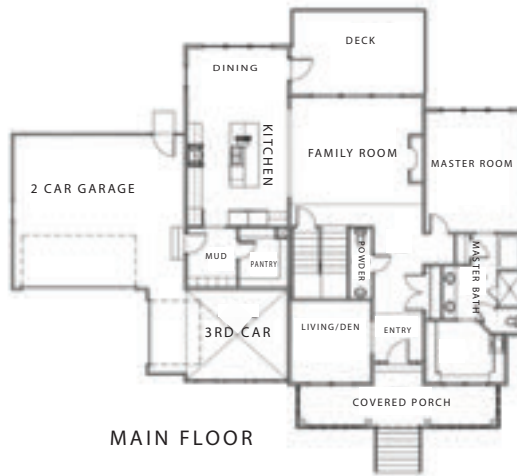

Est. Price Range \$950,000's

Est. Completion August 2021

Total modern farmhouse vibes! This home sits on a .25 acre lot and features 4 bedrooms and 2 1/2 bathrooms. Main level master with hook ups for washer and dryer in the master closet. Two story great room with massive windows off of a good sized kitchen and dining nook! Plenty of room to grow in the basement.

BASEMENT FLOOR

MAIN FLOOR

UPPER FLOOR

**THE TESSA**

- 4 Bed, 2.5 Bath
- Lot Size = .25 Acre
- Main Level Master with Hook Ups for Washer and Dryer in Master Closet
- Two Story Great Room with Large Windows for Ample Light

Overall dimensions: W: 72'-4" X D: 53'-10"  
Finished square feet: 2,675  
Unfinished square feet: 1,996  
Total square feet: 4,671

All information contained herein is subject to change without notice at any time.  
Some features may vary depending on plan. All Rights Reserved ©2020 Cadence Homes