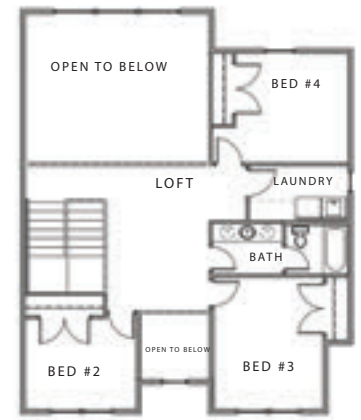

Est. Price Range \$950,000's

Est. Completion August 2021

Total modern farmhouse vibes! This home sits on a .25 acre lot and features 4 bedrooms and 2 1/2 bathrooms. Main level master with hook ups for washer and dryer in the master closet. Two story great room with massive windows off of a good sized kitchen and dining nook! Plenty of room to grow in the basement.

BASEMENT FLOOR

MAIN FLOOR

UPPER FLOOR

**THE TESSA**

- 4 Bed, 2.5 Bath
- Lot Size = .25 Acre
- Main Level Master with Hook Ups for Washer and Dryer in Master Closet
- Two Story Great Room with Large Windows for Ample Light

Overall dimensions: W: 72'-4" X D: 53'-10"  
Finished square feet: 2,675  
Unfinished square feet: 1,996  
Total square feet: 4,671

All information contained herein is subject to change without notice at any time.  
Some features may vary depending on plan. All Rights Reserved ©2020 Cadence Homes