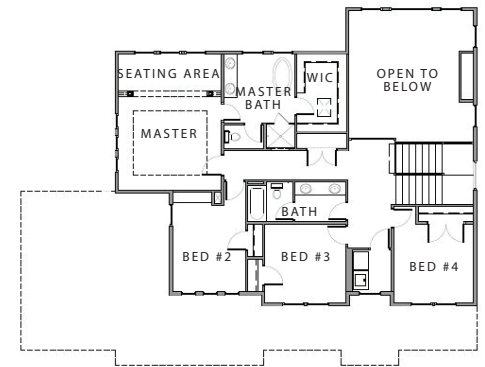

THE JADEN-BEAU PLAN

OFFERED AT \$994,719
HOME AVAILABLE MID SUMMER 2024

CONTACT KRISTIE PARASPOLO AT KRISTIE@CADENCEHOMES.COM OR TEXT AT 801-633-8372 FOR MORE INFORMATION

BASEMENT FLOOR

MAIN FLOOR

UPPER FLOOR

THE JADEN-BEAU

- Lot size = .23 Acres
- Oversized Kitchen with Generous Pantry
- Two Story Great Room with an Abundance of Windows & Natural Light
- Unfinished Basement Featuring a Rear Walk-Up with Room to Grow

Overall dimensions: W: 67'-8" x D: 49'-4"
Finished square feet: 2,838
Unfinished square feet: 1,769
Total square feet: 4,607

All information contained herein is subject to change without notice at any time.
Some features may vary depending on plan. All Rights Reserved ©2020 Cadence Homes