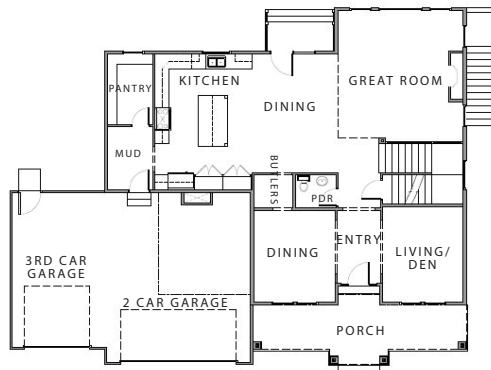

THE JADEN-BEAU PLAN

OFFERED AT \$994,719
HOME AVAILABLE MID SUMMER 2024

CONTACT KRISTIE PARASPOLO AT KRISTIE@CADENCEHOMES.COM OR TEXT AT 801-633-8372 FOR MORE INFORMATION

BASEMENT FLOOR

MAIN FLOOR

UPPER FLOOR

THE JADEN-BEAU

- Lot size = .23 Acres
- Oversized Kitchen with Generous Pantry
- Two Story Great Room with an Abundance of Windows & Natural Light
- Unfinished Basement Featuring a Rear Walk-Up with Room to Grow

Overall dimensions: W: 67'-8" x D: 49'-4"
Finished square feet: 2,838
Unfinished square feet: 1,769
Total square feet: 4,607

All information contained herein is subject to change without notice at any time.
Some features may vary depending on plan. All Rights Reserved ©2020 Cadence Homes