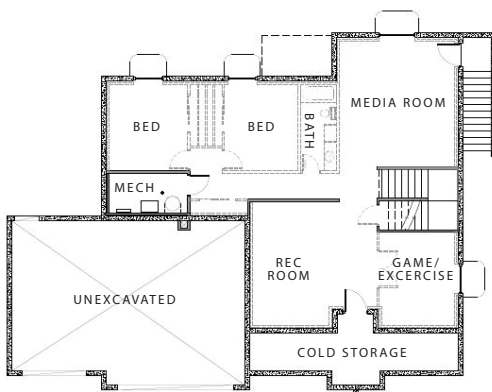

THE JADEN-BEAU PLAN

OFFERED AT \$994,719
HOME AVAILABLE MID SUMMER 2024

CONTACT KRISTIE PARASPOLO AT KRISTIE@CADENCEHOMES.COM OR TEXT AT 801-633-8372 FOR MORE INFORMATION

BASEMENT FLOOR

MAIN FLOOR

UPPER FLOOR

THE JADEN-BEAU

- Lot size = .23 Acres
- Oversized Kitchen with Generous Pantry
- Two Story Great Room with an Abundance of Windows & Natural Light
- Unfinished Basement Featuring a Rear Walk-Up with Room to Grow

Overall dimensions: W: 67'-8" x D: 49'-4"
Finished square feet: 2,838
Unfinished square feet: 1,769
Total square feet: 4,607

All information contained herein is subject to change without notice at any time.
Some features may vary depending on plan. All Rights Reserved ©2020 Cadence Homes