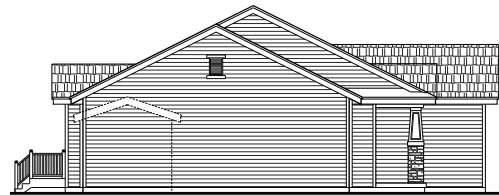

FRONT ELEVATION

BACK ELEVATION

LEFT ELEVATION

RIGHT ELEVATION

- LARGE KITCHEN ISLAND
- ENJOYABLE FRONT PORCH
- BRIGHT BREAKFAST NOOK
- PERFECT MUD ROOM

OVERALL DIMENSIONS:	52'4" x 45'6"
FINISHED SQ FT:	1,533
UNFINISHED SQ FT:	1,627
TOTAL SQ FT:	3,160

MAIN FLOOR

BASEMENT

- Large kitchen island
- Enjoyable front porch
- Bright breakfast nook
- Perfect mud room

overall dimensions:	52'4" x 45'6"
finished sq ft:	1,563
unfinished sq ft:	1,460
total sq ft:	3,023