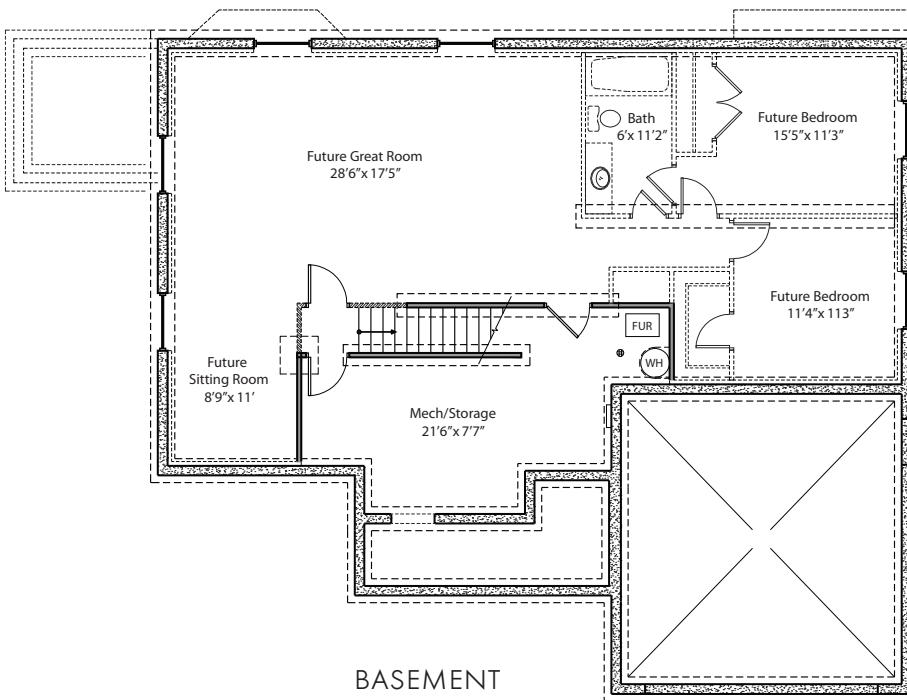

FRONT ELEVATION

BACK ELEVATION

LEFT ELEVATION

RIGHT ELEVATION

- LARGE KITCHEN ISLAND
- ENJOYABLE FRONT PORCH
- BRIGHT BREAKFAST NOOK
- PERFECT MUD ROOM

OVERALL DIMENSIONS:	52'4" x 45'6"
FINISHED SQ FT:	1,533
UNFINISHED SQ FT:	1,627
TOTAL SQ FT:	3,160

MAIN FLOOR

BASEMENT

- Large kitchen island
- Enjoyable front porch
- Bright breakfast nook
- Perfect mud room

overall dimensions:	52'4" x 45'6"
finished sq ft:	1,563
unfinished sq ft:	1,460
total sq ft:	3,023