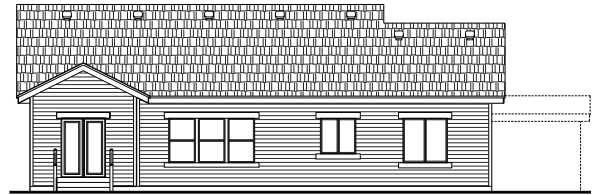

FRONT ELEVATION

BACK ELEVATION

LEFT ELEVATION

RIGHT ELEVATION

- LARGE KITCHEN ISLAND
- ENJOYABLE FRONT PORCH
- BRIGHT BREAKFAST NOOK
- PERFECT MUD ROOM

OVERALL DIMENSIONS:	52'4" x 45'6"
FINISHED SQ FT:	1,533
UNFINISHED SQ FT:	1,627
TOTAL SQ FT:	3,160

MAIN FLOOR

BASEMENT

- Large kitchen island
- Enjoyable front porch
- Bright breakfast nook
- Perfect mud room

overall dimensions:	52'4" x 45'6"
finished sq ft:	1,563
unfinished sq ft:	1,460
total sq ft:	3,023