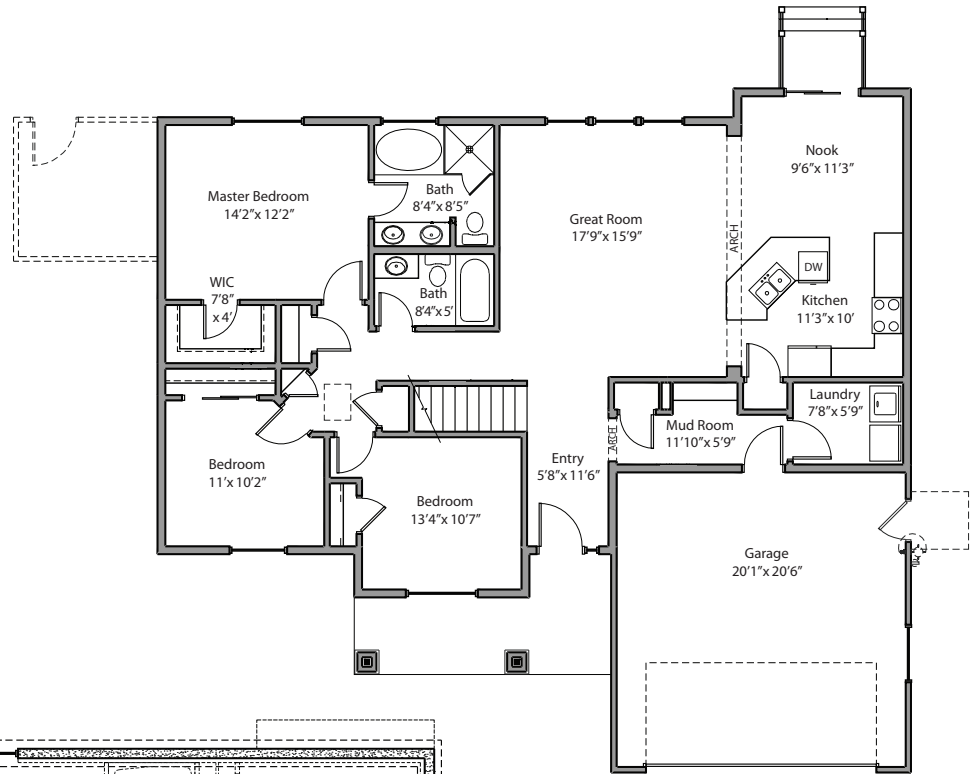

FRONT ELEVATION

BACK ELEVATION

LEFT ELEVATION

RIGHT ELEVATION

- LARGE KITCHEN ISLAND
- ENJOYABLE FRONT PORCH
- BRIGHT BREAKFAST NOOK
- PERFECT MUD ROOM

OVERALL DIMENSIONS:	52'4" x 45'6"
FINISHED SQ FT:	1,533
UNFINISHED SQ FT:	1,627
TOTAL SQ FT:	3,160

MAIN FLOOR

BASEMENT

- Large kitchen island
- Enjoyable front porch
- Bright breakfast nook
- Perfect mud room

overall dimensions:	52'4" x 45'6"
finished sq ft:	1,563
unfinished sq ft:	1,460
total sq ft:	3,023