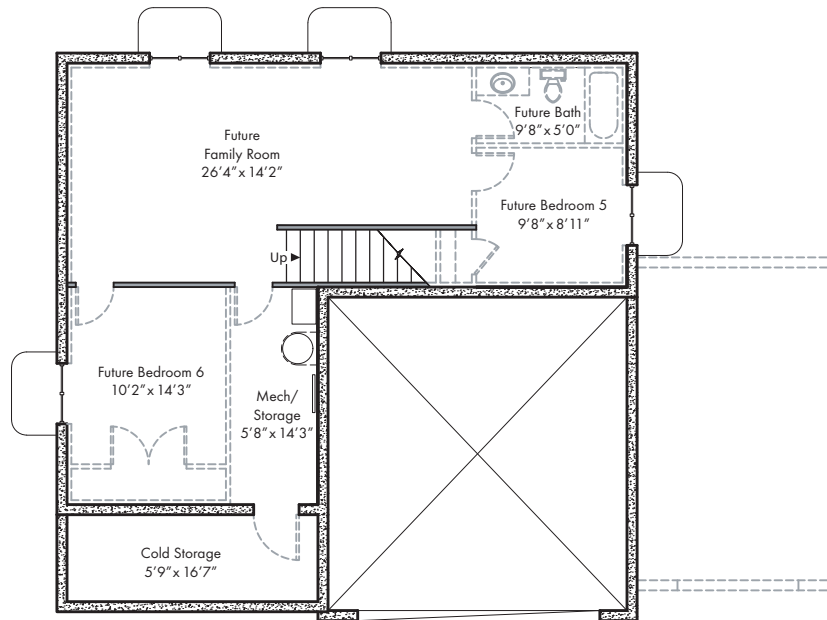

(Optional Entry and Garage Door Shown)

FRONT ELEVATION

BACK ELEVATION

LEFT ELEVATION

RIGHT ELEVATION

LARGE MASTER BATH w/ HIS/HER WALK-IN CLOSET

LAUNDRY BY UPSTAIRS BEDROOMS

4 BEDROOMS/ 2.5 BATHS FINISHED

ELEGANT CRAFTSMAN DESIGN

COVERED PORCH /COLD STORAGE

OVERALL DIMENSIONS: 38'4" x 37'6"

FINISHED SQ FT: 2,137

UNFINISHED SQ FT: 991

TOTAL SQ FT: 3,128

MAIN FLOOR

SECOND FLOOR

BASEMENT

LARGE MASTER BATH w/ HIS/HER WALK-IN CLOSET

LAUNDRY BY UPSTAIRS BEDROOMS

4 BEDROOMS/ 2.5 BATHS FINISHED

ELEGANT CRAFTSMAN DESIGN

COVERED PORCH/ COLD STORAGE

OVERALL DIMENSIONS: 38'4" x 37'6"

FINISHED SQ FT: 2,137

UNFINISHED SQ FT: 991

TOTAL SQ FT: 3,128