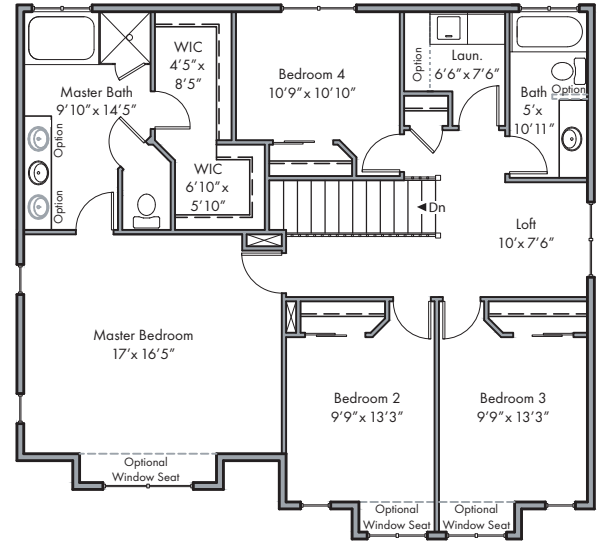

(Optional Entry and Garage Door Shown)

FRONT ELEVATION

BACK ELEVATION

LEFT ELEVATION

RIGHT ELEVATION

LARGE MASTER BATH w/ HIS/HER WALK-IN CLOSET

LAUNDRY BY UPSTAIRS BEDROOMS

4 BEDROOMS/ 2.5 BATHS FINISHED

ELEGANT CRAFTSMAN DESIGN

COVERED PORCH /COLD STORAGE

OVERALL DIMENSIONS: 38'4" x 37'6"

FINISHED SQ FT: 2,137

UNFINISHED SQ FT: 991

TOTAL SQ FT: 3,128

MAIN FLOOR

SECOND FLOOR

BASEMENT

LARGE MASTER BATH w/ HIS/HER WALK-IN CLOSET

LAUNDRY BY UPSTAIRS BEDROOMS

4 BEDROOMS/ 2.5 BATHS FINISHED

ELEGANT CRAFTSMAN DESIGN

COVERED PORCH/ COLD STORAGE

OVERALL DIMENSIONS: 38'4" x 37'6"

FINISHED SQ FT: 2,137

UNFINISHED SQ FT: 991

TOTAL SQ FT: 3,128