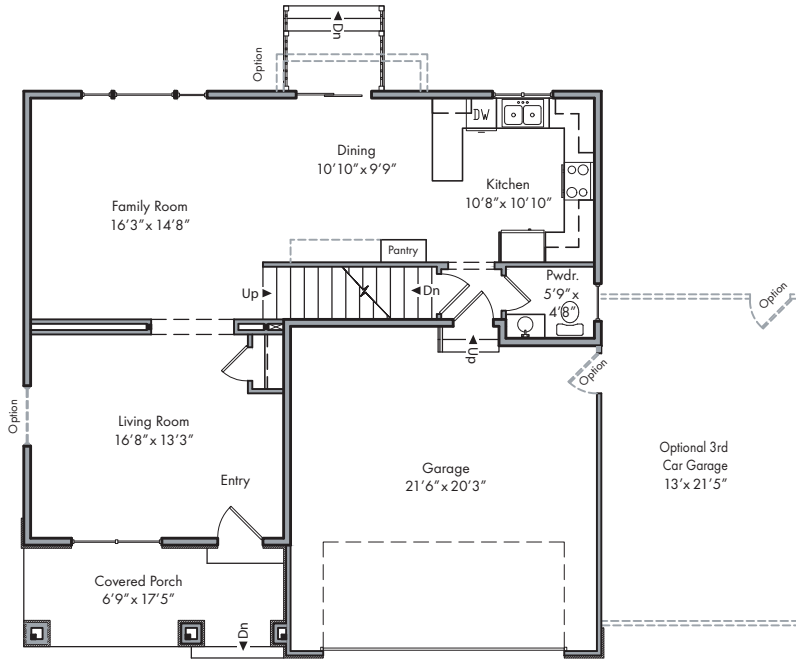

(Optional Entry and Garage Door Shown)

FRONT ELEVATION

BACK ELEVATION

LEFT ELEVATION

RIGHT ELEVATION

LARGE MASTER BATH w/ HIS/HER WALK-IN CLOSET

LAUNDRY BY UPSTAIRS BEDROOMS

4 BEDROOMS/ 2.5 BATHS FINISHED

ELEGANT CRAFTSMAN DESIGN

COVERED PORCH /COLD STORAGE

OVERALL DIMENSIONS: 38'4" x 37'6"

FINISHED SQ FT: 2,137

UNFINISHED SQ FT: 991

TOTAL SQ FT: 3,128

MAIN FLOOR

SECOND FLOOR

BASEMENT

LARGE MASTER BATH w/ HIS/HER WALK-IN CLOSET

LAUNDRY BY UPSTAIRS BEDROOMS

4 BEDROOMS/ 2.5 BATHS FINISHED

ELEGANT CRAFTSMAN DESIGN

COVERED PORCH/ COLD STORAGE

OVERALL DIMENSIONS: 38'4" x 37'6"

FINISHED SQ FT: 2,137

UNFINISHED SQ FT: 991

TOTAL SQ FT: 3,128