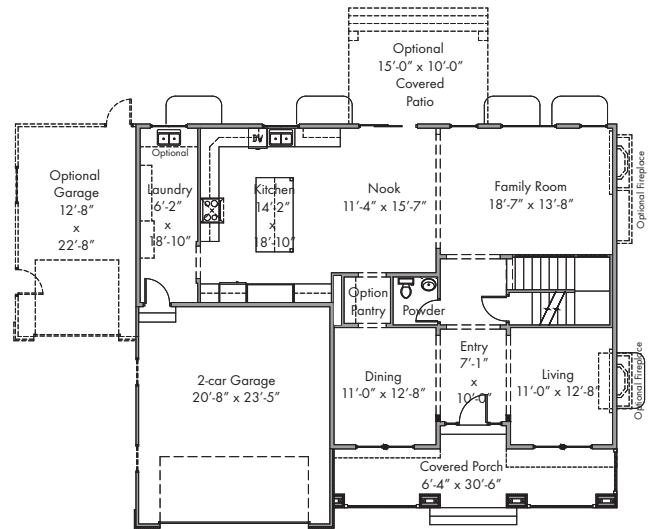

(Optional Entry and Garage Door Shown)

FRONT ELEVATION

BACK ELEVATION

LEFT ELEVATION

RIGHT ELEVATION

LARGE MASTER BATH w/ HIS/HER WALK-IN CLOSET

LAUNDRY BY UPSTAIRS BEDROOMS

4 BEDROOMS/ 2.5 BATHS FINISHED

ELEGANT CRAFTSMAN DESIGN

COVERED PORCH /COLD STORAGE

OVERALL DIMENSIONS: 52' x 44'

FINISHED SQ FT: 3,087

UNFINISHED SQ FT: 1,682

TOTAL SQ FT: 4,769

UPPER FLOOR

MAIN FLOOR

BASEMENT

LARGE MASTER BATH w/ HIS/HER WALK-IN CLOSET

LAUNDRY BY UPSTAIRS BEDROOMS

4 BEDROOMS/ 2.5 BATHS FINISHED

ELEGANT CRAFTSMAN DESIGN

COVERED PORCH /COLD STORAGE

OVERALL DIMENSIONS: 52' x 44'

FINISHED SQ FT: 3,087

UNFINISHED SQ FT: 1,682

TOTAL SQ FT: 4,769