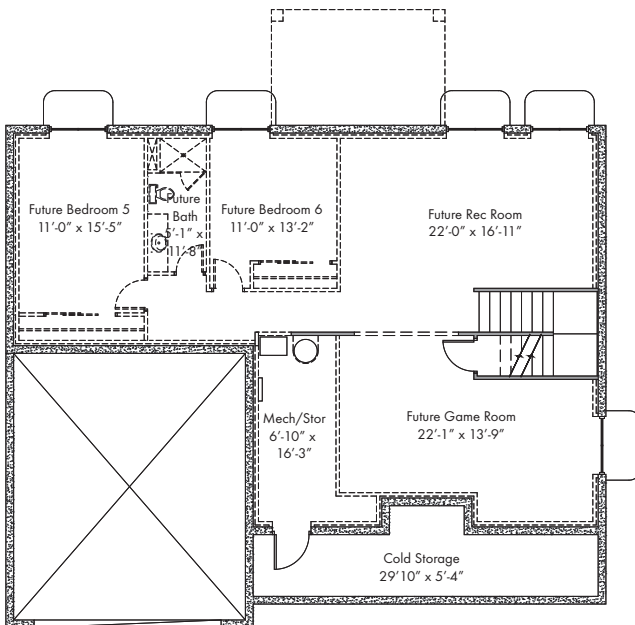

(Optional Entry and Garage Door Shown)

FRONT ELEVATION

BACK ELEVATION

LEFT ELEVATION

RIGHT ELEVATION

LARGE MASTER BATH w/ HIS/HER WALK-IN CLOSET

LAUNDRY BY UPSTAIRS BEDROOMS

4 BEDROOMS/ 2.5 BATHS FINISHED

ELEGANT CRAFTSMAN DESIGN

COVERED PORCH /COLD STORAGE

OVERALL DIMENSIONS: 52' x 44'

FINISHED SQ FT: 3,087

UNFINISHED SQ FT: 1,682

TOTAL SQ FT: 4,769

UPPER FLOOR

MAIN FLOOR

BASEMENT

LARGE MASTER BATH w/ HIS/HER WALK-IN CLOSET

LAUNDRY BY UPSTAIRS BEDROOMS

4 BEDROOMS/ 2.5 BATHS FINISHED

ELEGANT CRAFTSMAN DESIGN

COVERED PORCH /COLD STORAGE

OVERALL DIMENSIONS: 52' x 44'

FINISHED SQ FT: 3,087

UNFINISHED SQ FT: 1,682

TOTAL SQ FT: 4,769