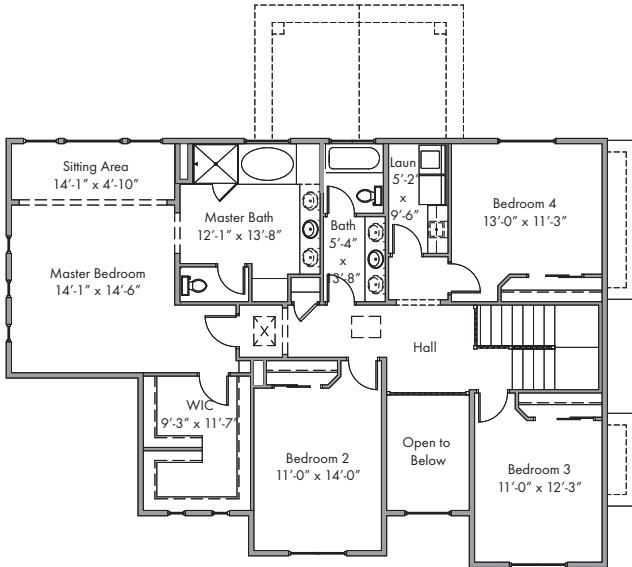

(Optional Entry and Garage Door Shown)

FRONT ELEVATION

BACK ELEVATION

LEFT ELEVATION

RIGHT ELEVATION

LARGE MASTER BATH w/ HIS/HER WALK-IN CLOSET

LAUNDRY BY UPSTAIRS BEDROOMS

4 BEDROOMS/ 2.5 BATHS FINISHED

ELEGANT CRAFTSMAN DESIGN

COVERED PORCH /COLD STORAGE

OVERALL DIMENSIONS: 52' x 44'

FINISHED SQ FT: 3,087

UNFINISHED SQ FT: 1,682

TOTAL SQ FT: 4,769

UPPER FLOOR

MAIN FLOOR

BASEMENT

LARGE MASTER BATH w/ HIS/HER WALK-IN CLOSET

LAUNDRY BY UPSTAIRS BEDROOMS

4 BEDROOMS/ 2.5 BATHS FINISHED

ELEGANT CRAFTSMAN DESIGN

COVERED PORCH /COLD STORAGE

OVERALL DIMENSIONS: 52' x 44'

FINISHED SQ FT: 3,087

UNFINISHED SQ FT: 1,682

TOTAL SQ FT: 4,769