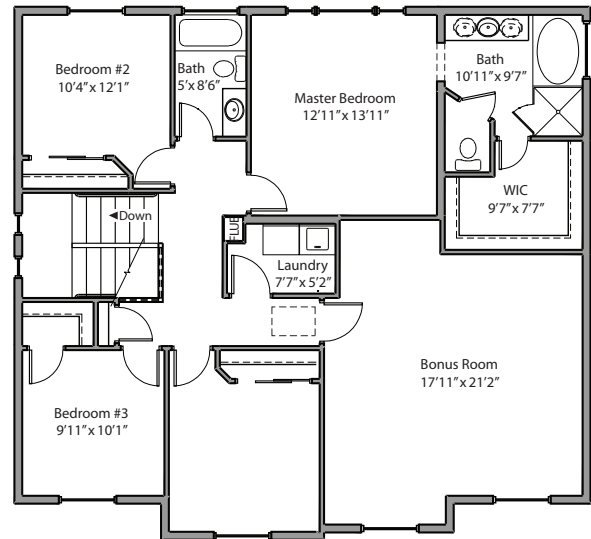

FRONT ELEVATION

BACK ELEVATION

LEFT ELEVATION

RIGHT ELEVATION

DEN/FORMAL LIVING ROOM OPTION
 GIGANTIC FAMILY ROOM
 5 BEDROOMS/BONUS ROOM OPTION INCLUDED
 MUD ROOM FOR THE SHOES, BAGS, COATS AND MORE...

OVERALL DIMENSIONS: 40'2" x 39'8"
 FINISHED SQ FT: 2,402
 UNFINISHED SQ FT: 1,066
 TOTAL SQ FT: 3,468

MAIN FLOOR

SECOND FLOOR

BASEMENT

Den/formal living room option
Gigantic family room
5 bedrooms/bonus room option included
Mud room for the shoes, bags, coats and more...

overall dimensions: 40'2" x 39'8"
finished sq ft: 2,402
unfinished sq ft: 1,066
total sq ft: 3,468