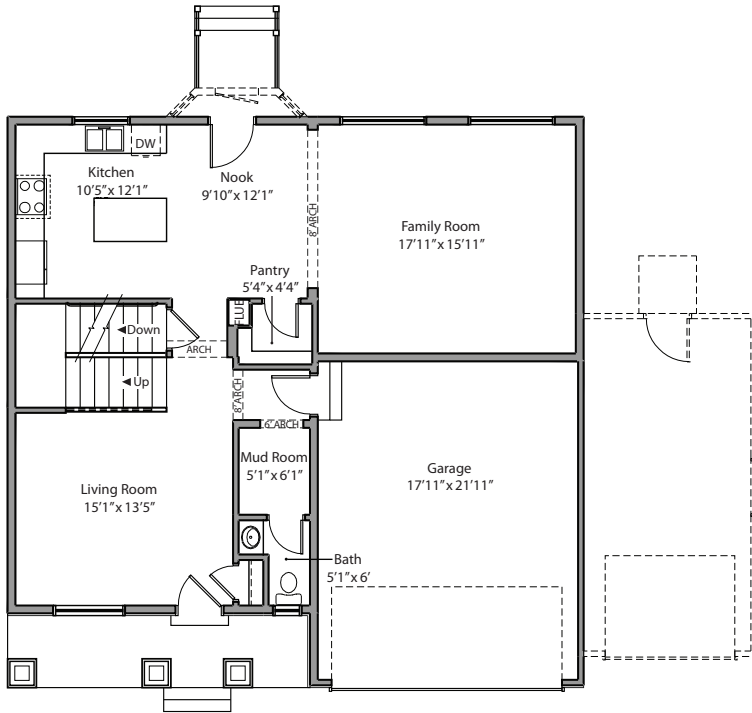

FRONT ELEVATION

BACK ELEVATION

LEFT ELEVATION

RIGHT ELEVATION

DEN/FORMAL LIVING ROOM OPTION
 GIGANTIC FAMILY ROOM
 5 BEDROOMS/BONUS ROOM OPTION INCLUDED
 MUD ROOM FOR THE SHOES, BAGS, COATS AND MORE...

OVERALL DIMENSIONS: 40'2" x 39'8"
 FINISHED SQ FT: 2,402
 UNFINISHED SQ FT: 1,066
 TOTAL SQ FT: 3,468

MAIN FLOOR

SECOND FLOOR

BASEMENT

Den/formal living room option
Gigantic family room
5 bedrooms/bonus room option included
Mud room for the shoes, bags, coats and more...

overall dimensions: 40'2" x 39'8"
finished sq ft: 2,402
unfinished sq ft: 1,066
total sq ft: 3,468