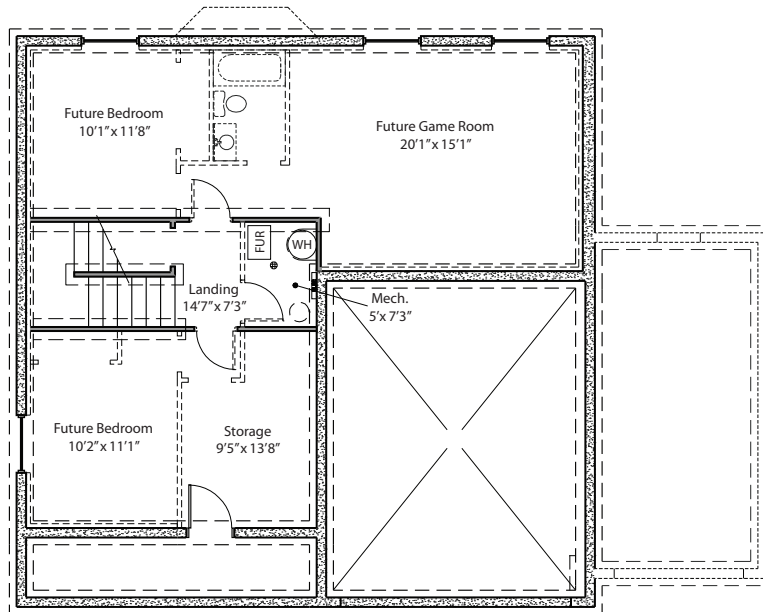

FRONT ELEVATION

BACK ELEVATION

LEFT ELEVATION

RIGHT ELEVATION

DEN/FORMAL LIVING ROOM OPTION
 GIGANTIC FAMILY ROOM
 5 BEDROOMS/BONUS ROOM OPTION INCLUDED
 MUD ROOM FOR THE SHOES, BAGS, COATS AND MORE...

OVERALL DIMENSIONS: 40'2" x 39'8"
 FINISHED SQ FT: 2,402
 UNFINISHED SQ FT: 1,066
 TOTAL SQ FT: 3,468

MAIN FLOOR

SECOND FLOOR

BASEMENT

Den/formal living room option
Gigantic family room
5 bedrooms/bonus room option included
Mud room for the shoes, bags, coats and more...

overall dimensions: 40'2" x 39'8"
finished sq ft: 2,402
unfinished sq ft: 1,066
total sq ft: 3,468