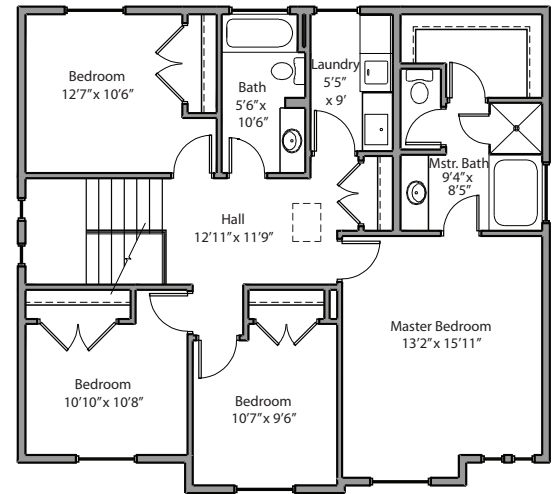

FRONT ELEVATION

BACK ELEVATION

LEFT ELEVATION

RIGHT ELEVATION

No hallways, well used space  
Great front porch with cold storage below  
Huge dining nook  
Nice and open floor plan  
Mud room with coat closet

overall dimensions:	41' x 36"
finished sq ft:	1,848
unfinished sq ft:	857
total sq ft:	2,705

MAIN FLOOR

SECOND FLOOR

BASEMENT

No hallways, well used space  
 Great front porch with cold storage below  
 Huge dining nook  
 Nice and open floor plan  
 Mud room with coat closet

overall dimensions: 41' x 36"  
 finished sq ft: 1,848  
 unfinished sq ft: 857  
 total sq ft: 2,705