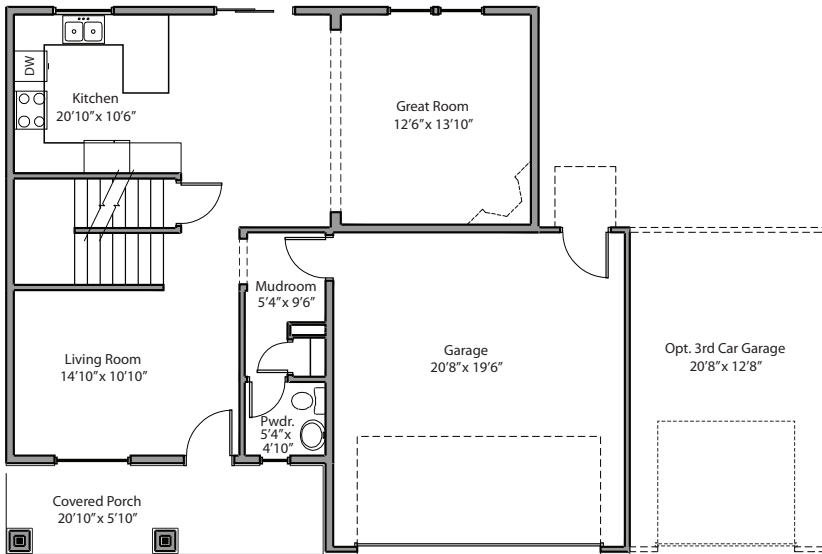

FRONT ELEVATION

BACK ELEVATION

LEFT ELEVATION

RIGHT ELEVATION

No hallways, well used space  
Great front porch with cold storage below  
Huge dining nook  
Nice and open floor plan  
Mud room with coat closet

overall dimensions:	41' x 36"
finished sq ft:	1,848
unfinished sq ft:	857
total sq ft:	2,705

MAIN FLOOR

SECOND FLOOR

BASEMENT

No hallways, well used space  
 Great front porch with cold storage below  
 Huge dining nook  
 Nice and open floor plan  
 Mud room with coat closet

overall dimensions: 41' x 36"  
 finished sq ft: 1,848  
 unfinished sq ft: 857  
 total sq ft: 2,705