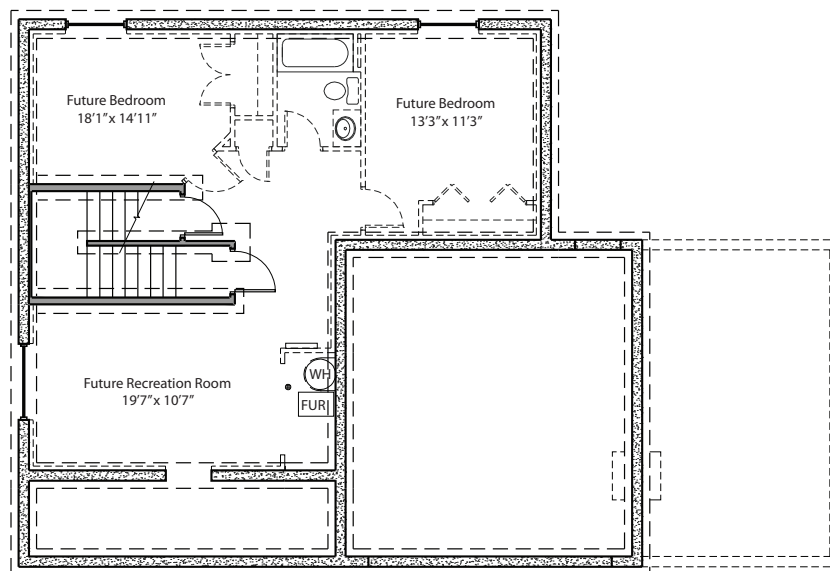

FRONT ELEVATION

BACK ELEVATION

LEFT ELEVATION

RIGHT ELEVATION

No hallways, well used space  
Great front porch with cold storage below  
Huge dining nook  
Nice and open floor plan  
Mud room with coat closet

overall dimensions:	41' x 36"
finished sq ft:	1,848
unfinished sq ft:	857
total sq ft:	2,705

MAIN FLOOR

SECOND FLOOR

BASEMENT

No hallways, well used space  
 Great front porch with cold storage below  
 Huge dining nook  
 Nice and open floor plan  
 Mud room with coat closet

overall dimensions: 41' x 36"  
 finished sq ft: 1,848  
 unfinished sq ft: 857  
 total sq ft: 2,705