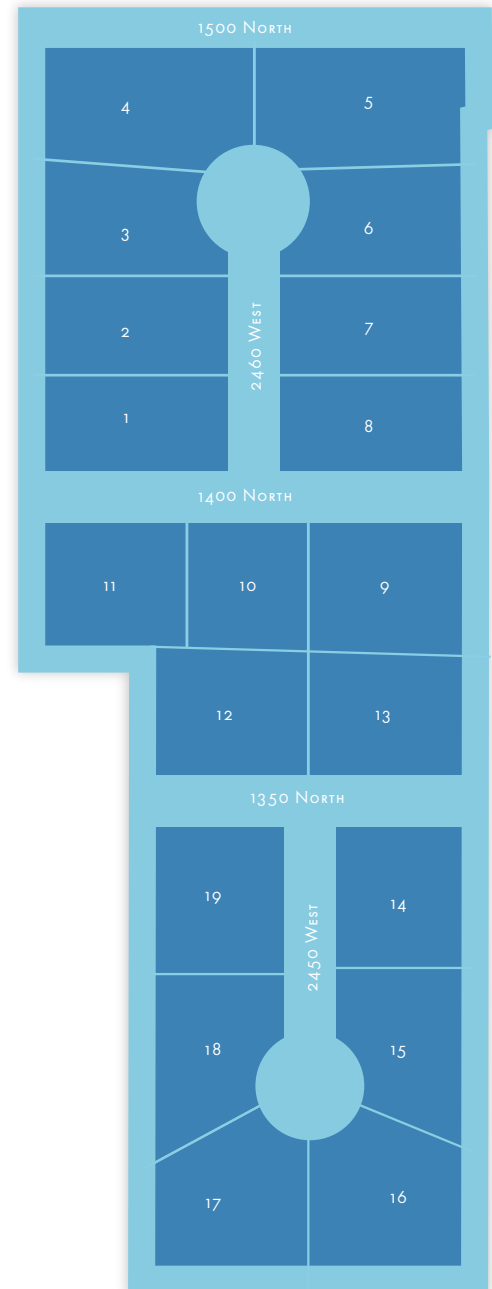

DIRECTIONS

Spring Ranch

1400 NORTH 2400 WEST
LEHI, UTAH

801.726.5900

WWW.CADENCEHOMES.COM