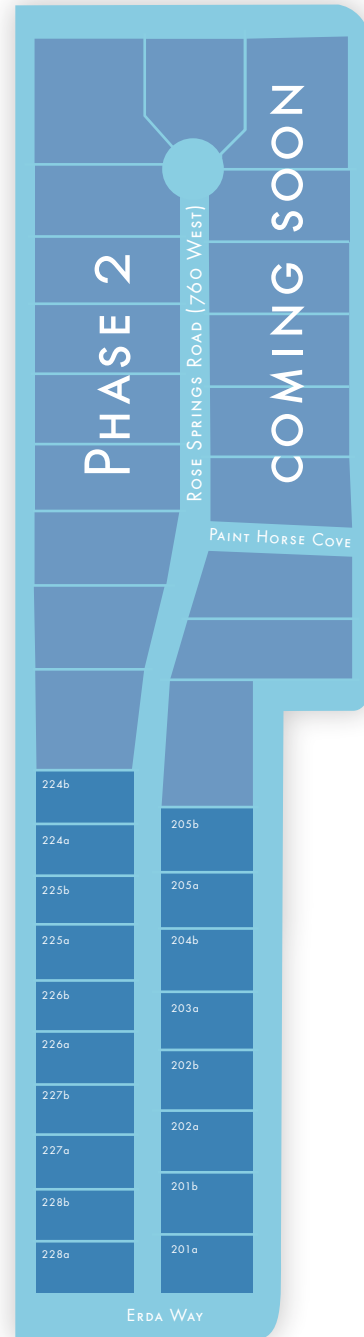

COMMUNITY MAP

DIRECTIONS

Spiral SPRINGS

4024 N. ROSE SPRINGS RD.
ERDA, UTAH 12345

801.726.5900

WWW.CADENCEHOMES.COM