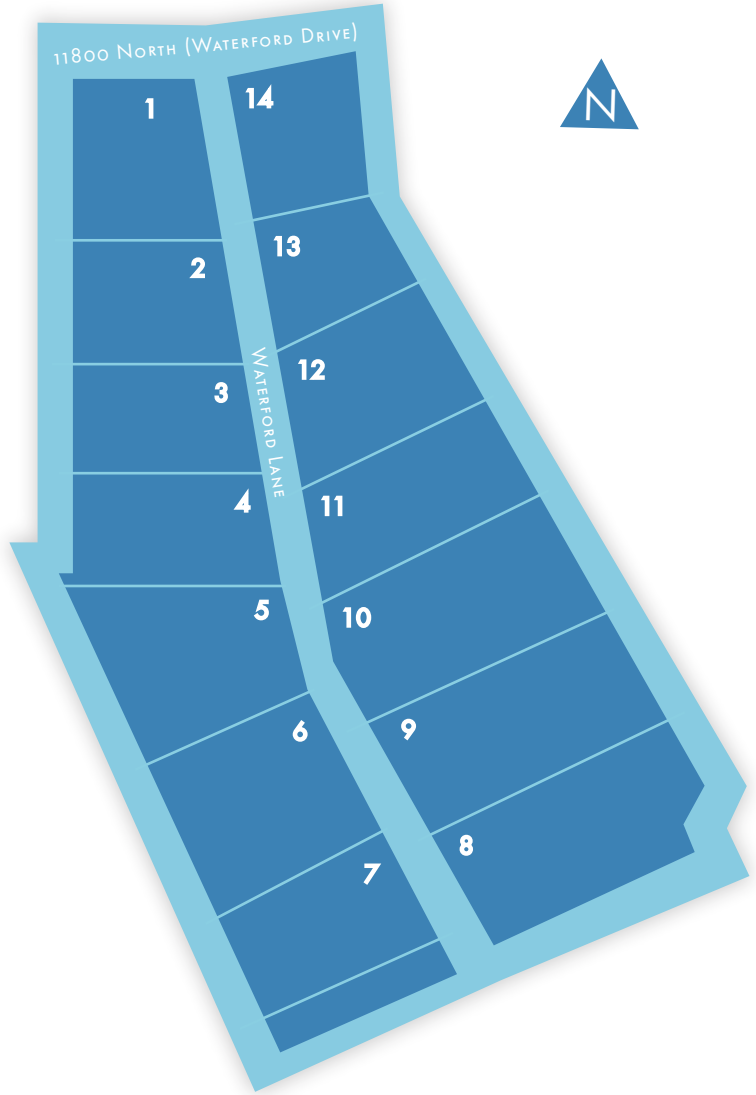

COMMUNITY MAP

DIRECTIONS

Pennbrooke

5855 WEST WESTFIELD ROAD
HIGHLAND, UTAH

801.726.5900

WWW.CADENCEHOMES.COM