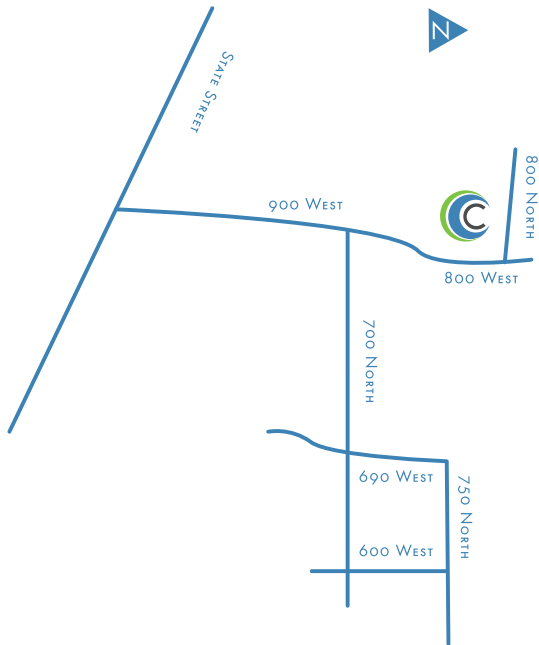

COMMUNITY MAP

DIRECTIONS

Cambridge Court

850 NORTH 900 WEST
AMERICAN FORK, UTAH

801.726.5900

WWW.CADENCEHOMES.COM