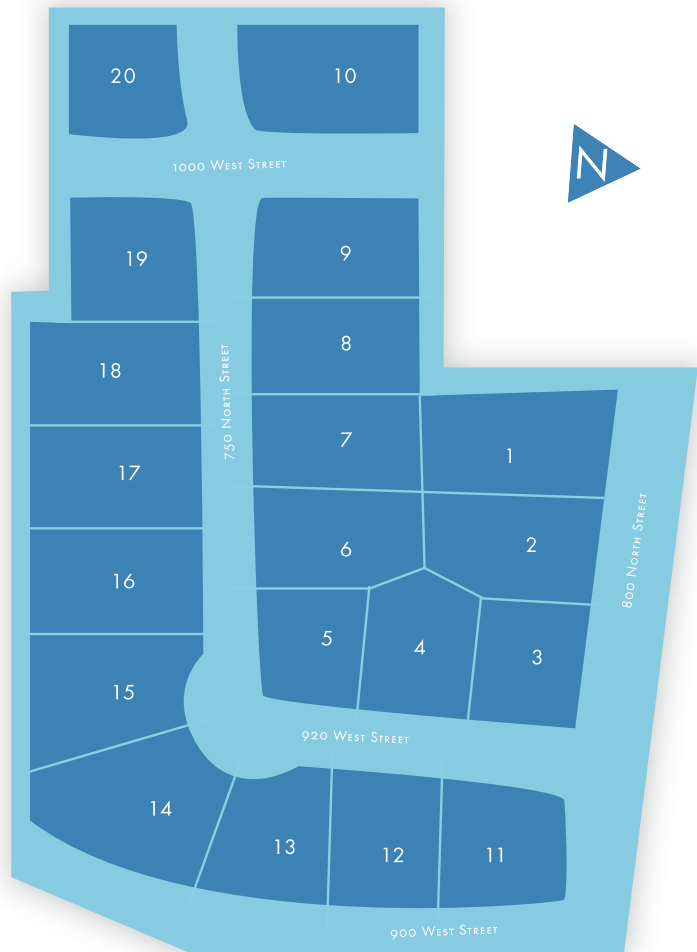

COMMUNITY MAP

DIRECTIONS

Cambridge Court

850 NORTH 900 WEST
AMERICAN FORK, UTAH

801.726.5900

WWW.CADENCEHOMES.COM